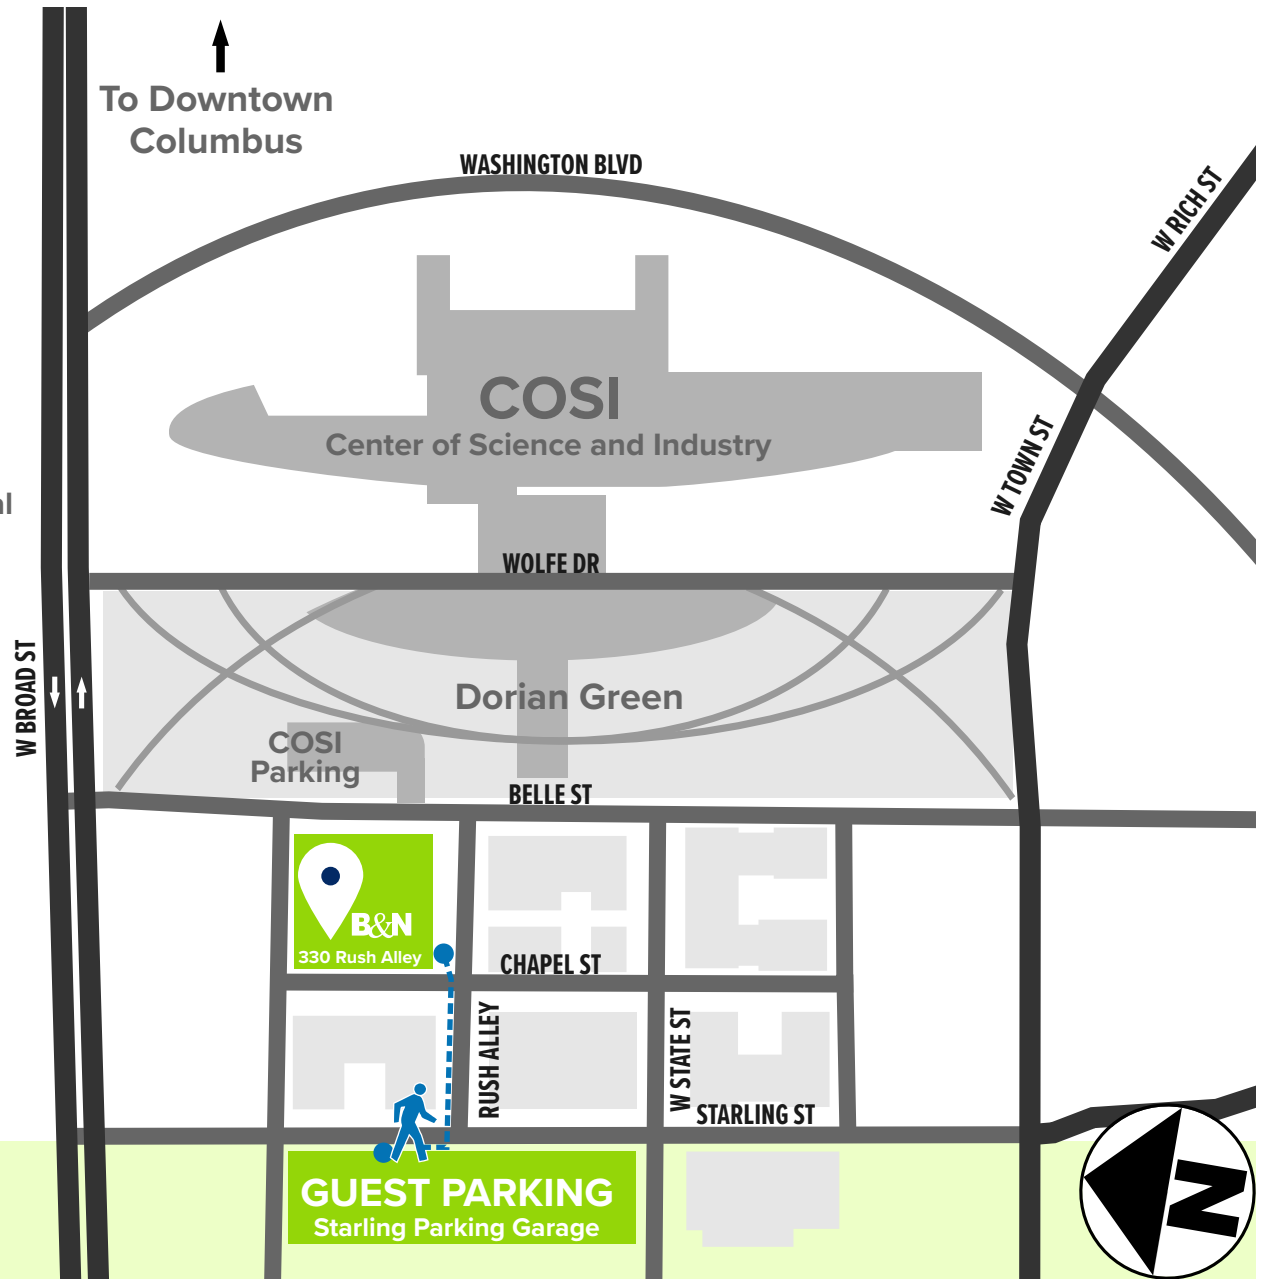

Burgess & Niple Headquarters

330 Rush Alley | Suite 700
Columbus, OH 43215
614.459.2050

Please bring your parking garage ticket to the B&N front desk on the 7th floor for validation.

National Veterans Memorial and Museum

Upon arrival, all guests are required to check in at the security desk in the main lobby on the 1st floor.

BURGESS & NIPLE